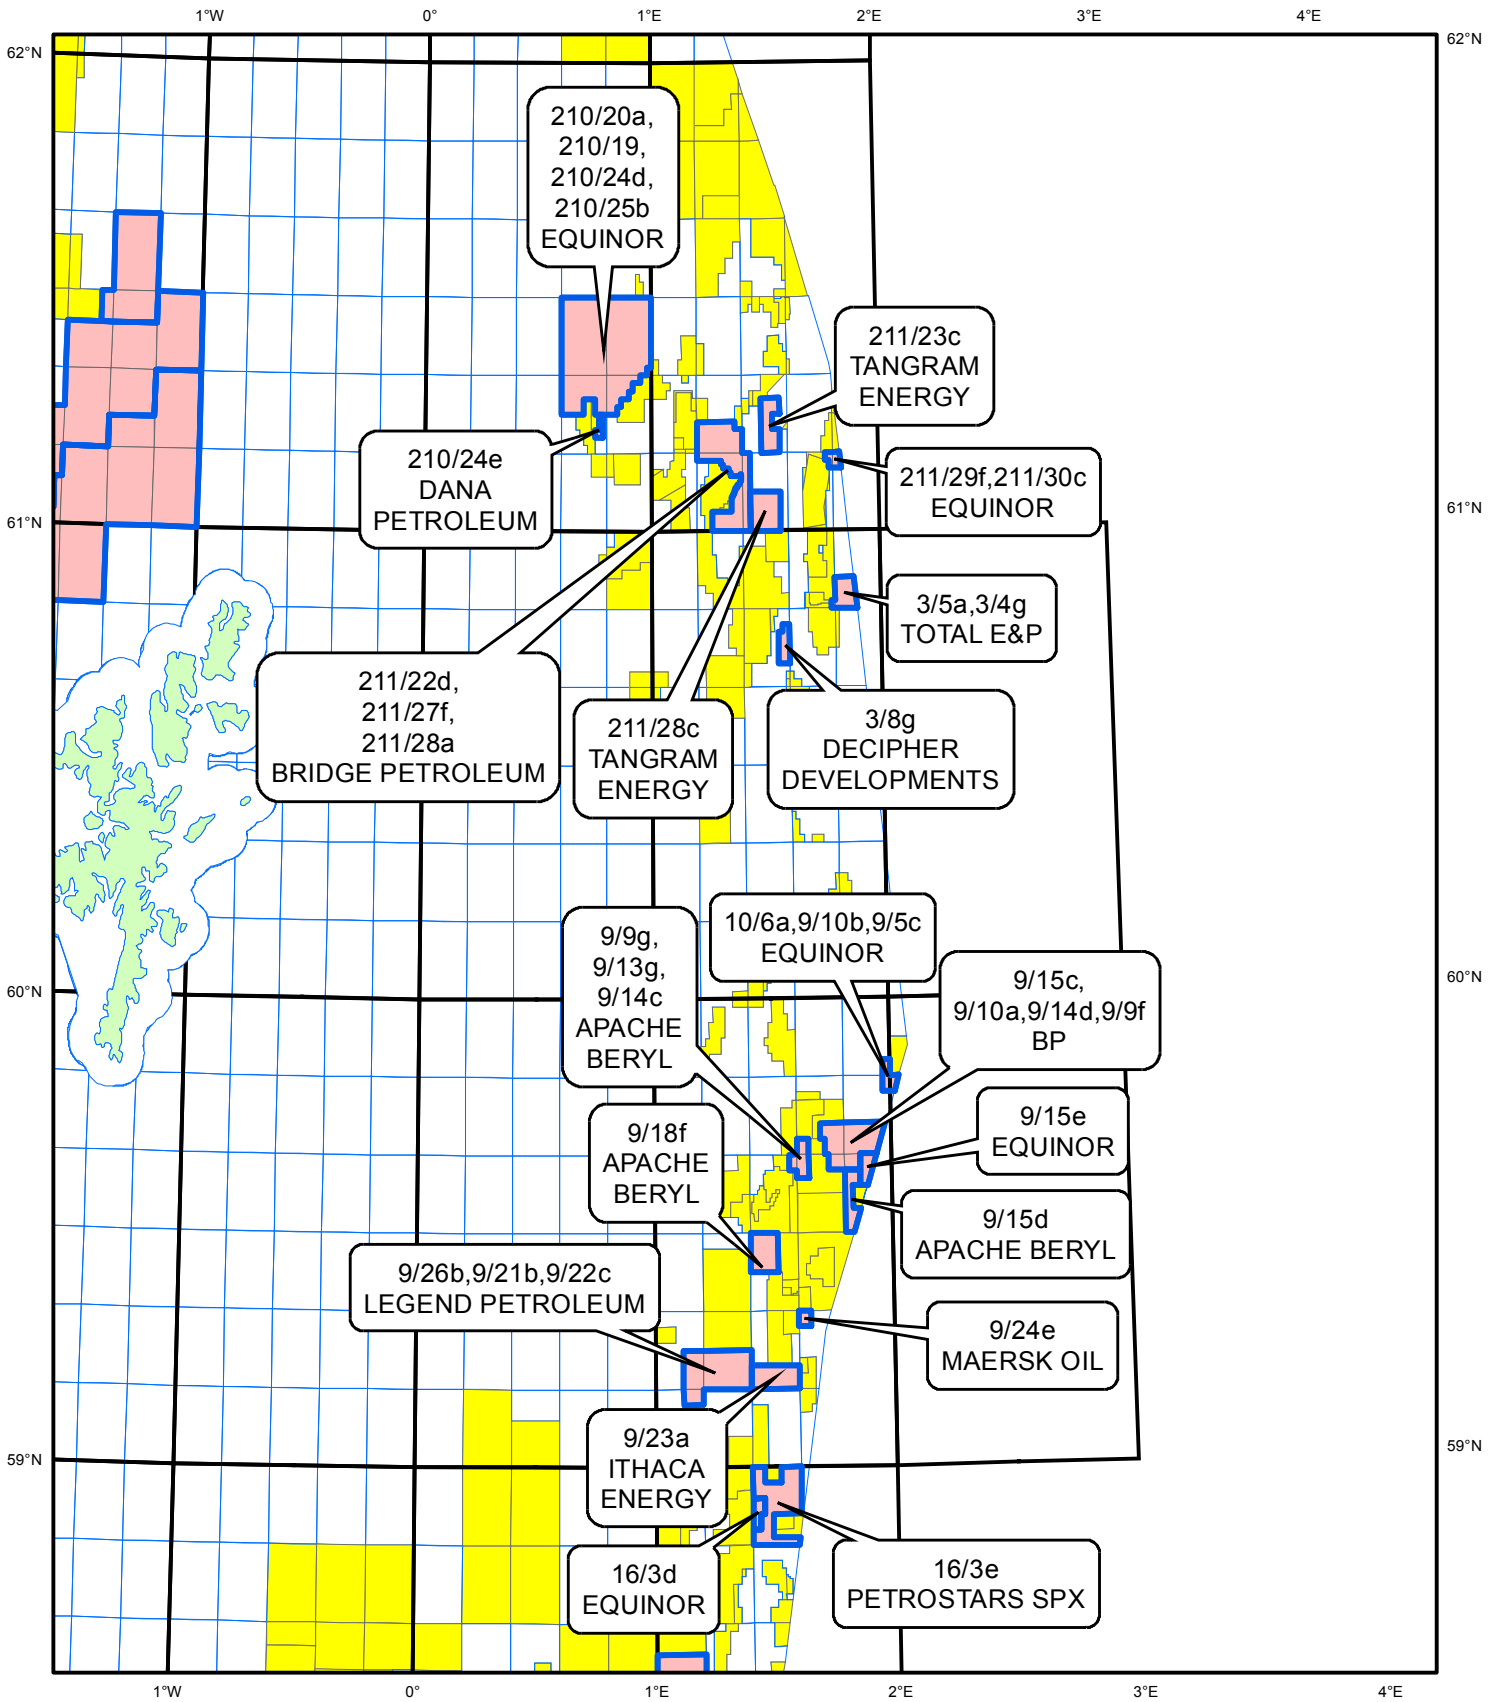

UK Continental Shelf 30th Round of Offshore Licensing Northern North Sea

Legend

- Blocks on Offer
- Licensed Blocks
- Restricted blocks

Map Location

23/05/2018

Oil & Gas Authority